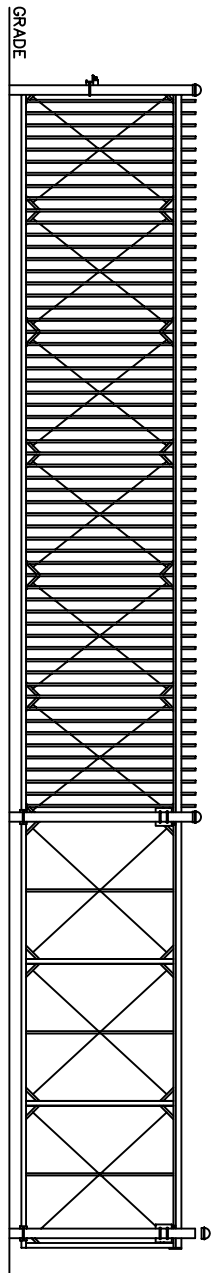

INTERNAL PICKET

Scale: None

EXTENDED PICKET

Scale: None

CONVEX PICKET

Scale: None

COMPOUND PICKET

Scale: None

SMASHED POINT

FLAT TOP

3 POINT FINIAL

BALL TOP FINIAL

TYPICAL PICKET STYLES

- NOTES:
1. ALL ORNAMENTAL PICKET STYLES SHOWN ARE AVAILABLE ON ANY TYPICAL GATE TYPE.
  2. THE STYLES SHOWN ARE TYPICAL. TYPICAL CAN MANUFACTURE ALL GATE TYPES TO MATCH VIRTUALLY ANY COMMERCIALLY PRODUCED FENCE. IN ADDITION, TYPICAL CAN MANUFACTURE CUSTOM DESIGNS BASED ON CUSTOMER SPECIFICATIONS.