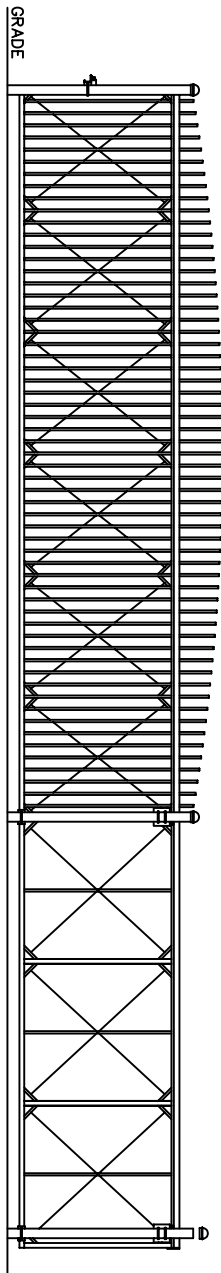

INTERNAL PICKET

Scale: None

EXTENDED PICKET

Scale: None

CONVEX PICKET

Scale: None

COMPOUND PICKET

Scale: None

SMASHED POINT

FLAT TOP

3 POINT FINIAL

BALL TOP FINIAL

TYPICAL PICKET STYLES

- NOTES:
1. ALL ORNAMENTAL PICKET STYLES SHOWN ARE AVAILABLE ON ANY TYPICAL GATE TYPE.
  2. THE STYLES SHOWN ARE TYPICAL. TYPICAL CAN MANUFACTURE ALL GATE TYPES TO MATCH VIRTUALLY ANY COMMERCIALLY PRODUCED FENCE. IN ADDITION, TYPICAL CAN MANUFACTURE CUSTOM DESIGNS BASED ON CUSTOMER SPECIFICATIONS.