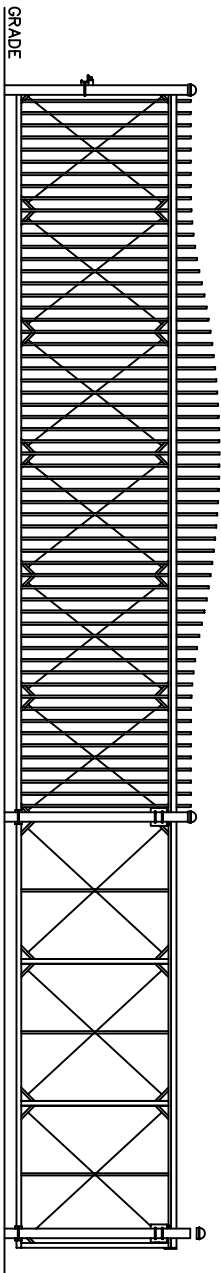

INTERNAL PICKET

Scale: None

EXTENDED PICKET

Scale: None

CONVEX PICKET

Scale: None

COMPOUND PICKET

Scale: None

SMASHED POINT

FLAT TOP

3 POINT FINIAL

BALL TOP FINIAL

TYPICAL PICKET STYLES

- NOTES:
1. ALL ORNAMENTAL PICKET STYLES SHOWN ARE AVAILABLE ON ANY TYPICAL GATE TYPE.
  2. THE STYLES SHOWN ARE TYPICAL. TYPICAL CAN MANUFACTURE ALL GATE TYPES TO MATCH VIRTUALLY ANY COMMERCIALLY PRODUCED FENCE. IN ADDITION, TYPICAL CAN MANUFACTURE CUSTOM DESIGNS BASED ON CUSTOMER SPECIFICATIONS.