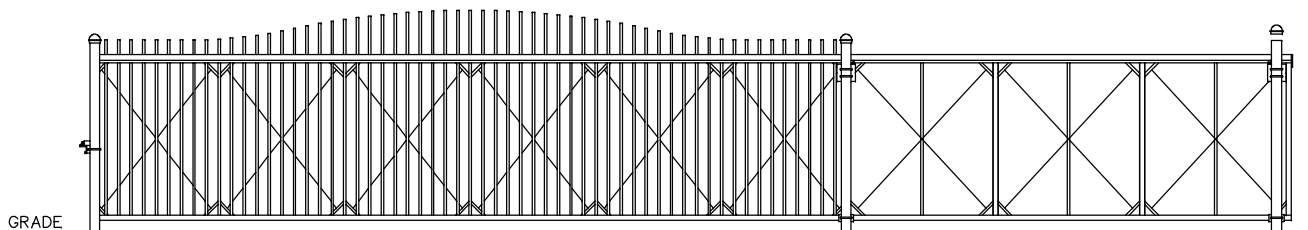

**INTERNAL PICKET**

Scale: None

**EXTENDED PICKET**

Scale: None

**CONVEX PICKET**

Scale: None

**COMPOUND PICKET**

Scale: None

**SMASHED POINT**

**FLAT TOP**

**3 POINT FINIAL**

**BALL TOP FINIAL**

**TYPICAL PICKET STYLES**

NOTES:  
1. ALL ORNAMENTAL PICKET STYLES SHOWN ARE AVAILABLE ON ANY TYMETAL GATE TYPE.

2. THE STYLES SHOWN ARE TYPICAL. TYMETAL CAN MANUFACTURE ALL GATE TYPES TO MATCH VIRTUALLY ANY COMMERCIALY PRODUCED FENCE. IN ADDITION, TYMETAL CAN MANUFACTURE CUSTOM DESIGNS BASED ON CUSTOMER SPECIFICATIONS.