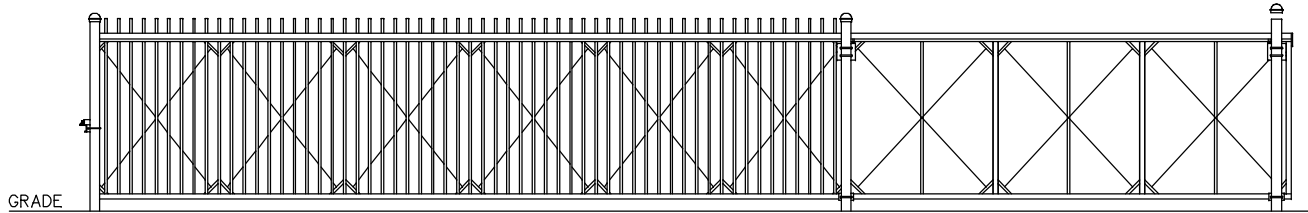

**INTERNAL PICKET**

Scale: None

**EXTENDED PICKET**

Scale: None

**CONVEX PICKET**

Scale: None

**COMPOUND PICKET**

Scale: None

**SMASHED POINT**

**FLAT TOP**

**3 POINT FINIAL**

**BALL TOP FINIAL**

**TYPICAL PICKET STYLES**

NOTES:  
1. ALL ORNAMENTAL PICKET STYLES SHOWN ARE AVAILABLE ON ANY TYMETAL GATE TYPE.

2. THE STYLES SHOWN ARE TYPICAL. TYMETAL CAN MANUFACTURE ALL GATE TYPES TO MATCH VIRTUALLY ANY COMMERCIALY PRODUCED FENCE. IN ADDITION, TYMETAL CAN MANUFACTURE CUSTOM DESIGNS BASED ON CUSTOMER SPECIFICATIONS.