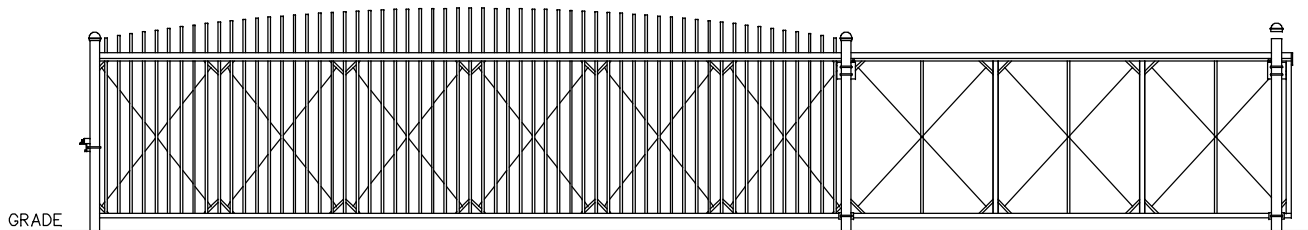

**INTERNAL PICKET**

Scale: None

**EXTENDED PICKET**

Scale: None

**CONVEX PICKET**

Scale: None

**COMPOUND PICKET**

Scale: None

**SMASHED POINT**

**FLAT TOP**

**3 POINT FINIAL**

**BALL TOP FINIAL**

**TYPICAL PICKET STYLES**

NOTES:  
1. ALL ORNAMENTAL PICKET STYLES SHOWN ARE AVAILABLE ON ANY TYMETAL GATE TYPE.

2. THE STYLES SHOWN ARE TYPICAL. TYMETAL CAN MANUFACTURE ALL GATE TYPES TO MATCH VIRTUALLY ANY COMMERCIALY PRODUCED FENCE. IN ADDITION, TYMETAL CAN MANUFACTURE CUSTOM DESIGNS BASED ON CUSTOMER SPECIFICATIONS.