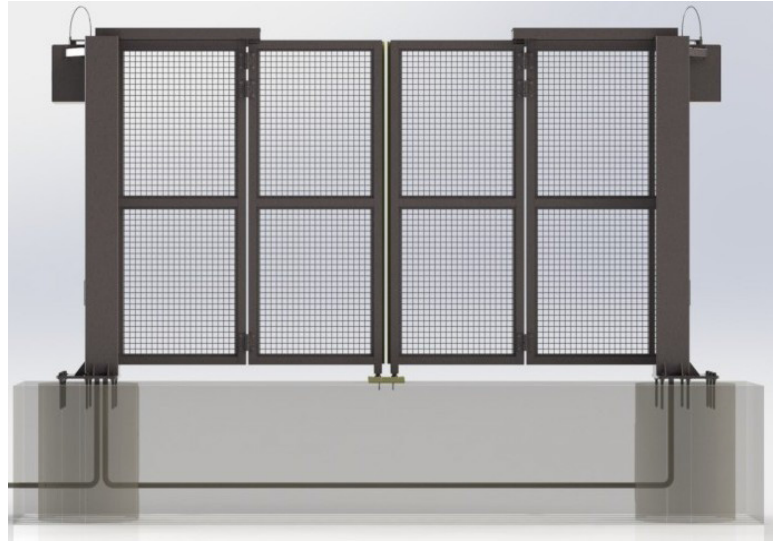

SecurFold Trackless Bi-Folding Speed Gate

"We Close Openings"

Tymetal Corp.'s SecurFold Trackless Bi-Folding Speed Gate system is the ideal system for perimeter security access. The Trackless gate systems require very little maintenance and provide high cycle durability, even in the harshest conditions.

SPEED

- For clear openings up to 16' wide, gate opens in under 7 seconds
- Faster access than conventional sliding cantilevered gate

FEATURES

- Convenient operator access
- Manual release for easy manual operation (available with high security locking access cover)
- UL325 Compliant
- Independently 200,000 Cycle Certified (ISO 17025)

**High Speed,
High Cycle**

"We Close Openings"

Plan View

DESIGN

- Openings up to 16' standard; Custom up to 20'
- Free standing column with column mounted operators
- Unlimited headroom clearance
- Minimal moving parts and smaller operational space required compared to a conventional sliding cantilevered gate
- Panel Design Options:
 - Galvanized woven mesh
 - Vertical bar grills
 - Louvers
 - Custom colors and options available!
- Control inputs for:
 - Safety devices
 - Loop detectors
 - Card readers
 - Other access devices