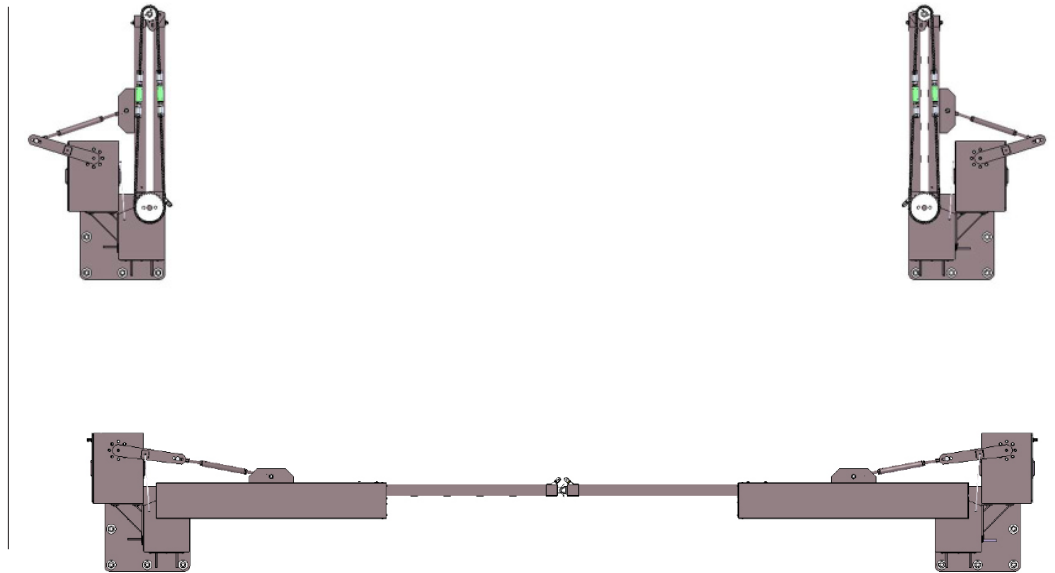

SecurFold Trackless Bi-Folding Speed Gate

"We Close Openings"

Tymetal Corp.'s SecurFold Trackless Bi-Folding Speed Gate system is the ideal system for perimeter security access. The Trackless gate systems require very little maintenance and provide high cycle durability, even in the harshest conditions.

SPEED

- For clear openings up to 16' wide, gate opens in under 7 seconds
- Faster access than conventional sliding cantilevered gate

FEATURES

- Convenient operator access
- Manual release for easy manual operation (available with high security locking access cover)
- UL325 Compliant
- Independently 200,000 Cycle Certified (ISO 17025)

**High Speed,
High Cycle**

"We Close Openings"

Plan View

DESIGN

- Openings up to 16' standard; Custom up to 20'
- Free standing column with column mounted operators
- Unlimited headroom clearance
- Minimal moving parts and smaller operational space required compared to a conventional sliding cantilevered gate
- Panel Design Options:
 - Galvanized woven mesh
 - Vertical bar grills
 - Louvers
 - Custom colors and options available!
- Control inputs for:
 - Safety devices
 - Loop detectors
 - Card readers
 - Other access devices