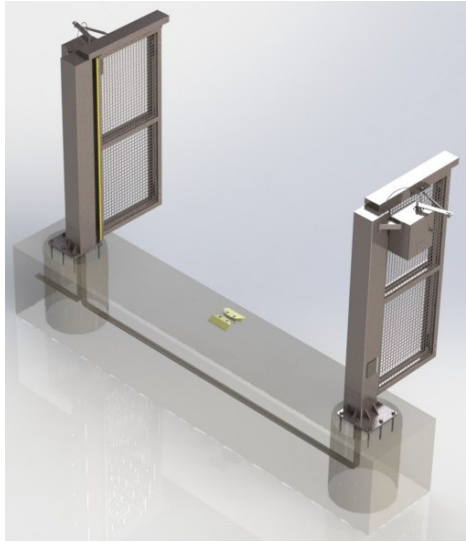

SecurFold Trackless Bi-Folding Speed Gate

"We Close Openings"

Tymetal Corp.'s SecurFold Trackless Bi-Folding Speed Gate system is the ideal system for perimeter security access. The Trackless gate systems require very little maintenance and provide high cycle durability, even in the harshest conditions.

SPEED

- For clear openings up to 16' wide, gate opens in under 7 seconds
- Faster access than conventional sliding cantilevered gate

FEATURES

- Convenient operator access
- Manual release for easy manual operation (available with high security locking access cover)
- UL325 Compliant
- Independently 200,000 Cycle Certified (ISO 17025)

**High Speed,
High Cycle**

"We Close Openings"

Plan View

DESIGN

- Openings up to 16' standard; Custom up to 20'
- Free standing column with column mounted operators
- Unlimited headroom clearance
- Minimal moving parts and smaller operational space required compared to a conventional sliding cantilevered gate
- Panel Design Options:
 - Galvanized woven mesh
 - Vertical bar grills
 - Louvers
 - Custom colors and options available!
- Control inputs for:
 - Safety devices
 - Loop detectors
 - Card readers
 - Other access devices