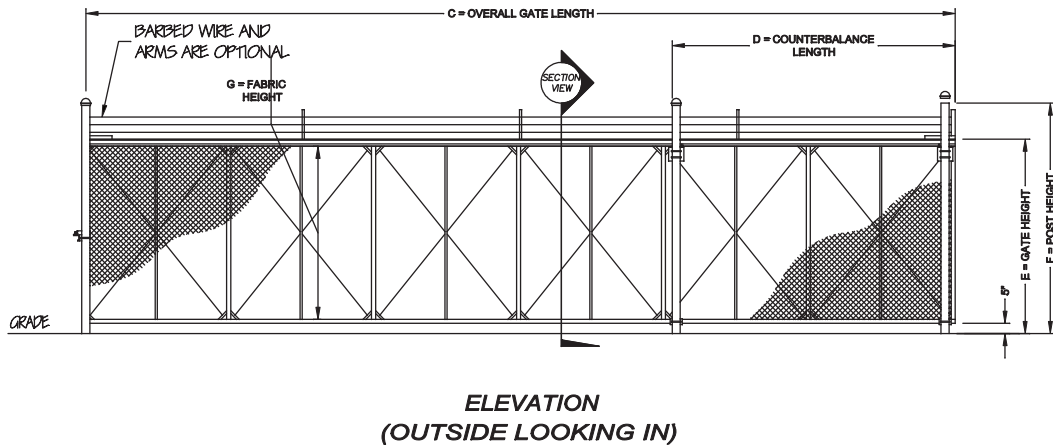

VERSATILE STRENGTH

For larger clear openings, this dual track version of our TYMETAL Cantilever Slide Gate is supported by four posts. It is suitable for closing single clear opening widths up to 40 feet.

This gate also features enclosed tracks and a ball bearing wheel system that has been rigorously tested.

CLOSE SINGLE CLEAR OPENINGS UP TO 40'

DURABLE

Fabricated by AWS Certified Welders using TYMETAL's various proprietary aluminum extrusions to build a gate frame that is twice as strong as our competition's.

STRONG & LIGHT

An aluminum construction and smooth rollers, with the addition of a second keyed track extrusion provided additional rigidity against lateral forces.

FEATURES AND BENEFITS

- Closes single openings up to 40'
- Closes double/bi-parting openings up to 80'
- Fabricated from aluminum alloy extrusions
- Separate semi-enclosed double tracks of extruded aluminum alloy
- Supported by two tracks of self-aligning, 4-wheeled, sealed lubricant ball bearing truck assemblies
- Infill alternatives include chain link, ornamental picket, and custom configurations
- Adjustable diagonal 1/4" cables provide zero to minimal deflection

CRITICAL DIMENSION CHART			
MARK	DESCRIPTION	FORMULA	DIM.
A	CLEAR OPENING	A	-
B	COUNTERBALANCE POST SPACING C/C	(A/2)-11"	-
C	OVERALL GATE LENGTH	A x 1.5	-
D	COUNTERBALANCE LENGTH	A x 0.5	-
E	NOMINAL GATE HEIGHT	E	-
F	POST HEIGHT (W BARB ARMS)	E + 1'-6"	-
G	FABRIC HEIGHT	E - 1'-0"	-