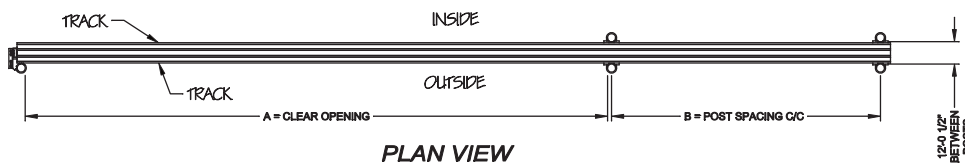

VERSATILE STRENGTH

For larger clear openings, this dual track version of our TYMETAL Cantilever Slide Gate is supported by four posts. It is suitable for closing single clear opening widths up to 40 feet.

This gate also features enclosed tracks and a ball bearing wheel system that has been rigorously tested.

CLOSE SINGLE CLEAR OPENINGS UP TO 40'

DURABLE

Fabricated by AWS Certified Welders using TYMETAL's various proprietary aluminum extrusions to build a gate frame that is twice as strong as our competition's.

STRONG & LIGHT

An aluminum construction and smooth rollers, with the addition of a second keyed track extrusion provided additional rigidity against lateral forces.

FEATURES AND BENEFITS

- Closes single openings up to 40'
- Closes double/bi-parting openings up to 80'
- Fabricated from aluminum alloy extrusions
- Separate semi-enclosed double tracks of extruded aluminum alloy
- Supported by two tracks of self-aligning, 4-wheeled, sealed lubricant ball bearing truck assemblies
- Infill alternatives include chain link, ornamental picket, and custom configurations
- Adjustable diagonal 1/4" cables provide zero to minimal deflection

CRITICAL DIMENSION CHART			
MARK	DESCRIPTION	FORMULA	DIM.
A	CLEAR OPENING	A	-
B	COUNTERBALANCE POST SPACING C/C	(A/2)-11"	-
C	OVERALL GATE LENGTH	A x 1.5	-
D	COUNTERBALANCE LENGTH	A x 0.5	-
E	NOMINAL GATE HEIGHT	E	-
F	POST HEIGHT (W BARB ARMS)	E + 1'-6"	-
G	FABRIC HEIGHT	E - 1'-0"	-