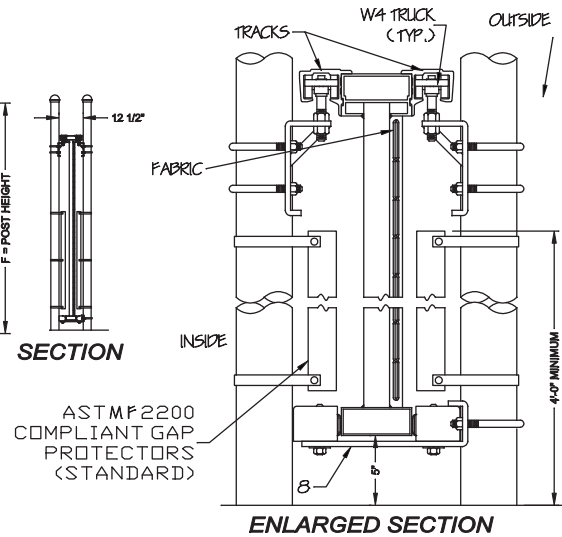

This gate also features enclosed tracks and a ball bearing wheel system that has been rigorously tested.

CLOSE SINGLE CLEAR OPENINGS UP TO 40'

DURABLE

Fabricated by AWS Certified Welders using TYMETAL's various proprietary aluminum extrusions to build a gate frame that is twice as strong as our competition's.

STRONG & LIGHT

An aluminum construction and smooth rollers, with the addition of a second keyed track extrusion provided additional rigidity against lateral forces.

FEATURES AND BENEFITS

- Closes single openings up to 40'
- Closes double/bi-parting openings up to 80'
- Fabricated from aluminum alloy extrusions
- Separate semi-enclosed double tracks of extruded aluminum alloy
- Supported by two tracks of self-aligning, 4-wheeled, sealed lubricant ball bearing truck assemblies
- Infill alternatives include chain link, ornamental picket, and custom configurations
- Adjustable diagonal 1/4" cables provide zero to minimal deflection

CRITICAL DIMENSION CHART			
MARK	DESCRIPTION	FORMULA	DIM.
A	CLEAR OPENING	A	-
B	COUNTERBALANCE POST SPACING C/C	(A/2)-11"	-
C	OVERALL GATE LENGTH	A x 1.5	-
D	COUNTERBALANCE LENGTH	A x 0.5	-
E	NOMINAL GATE HEIGHT	E	-
F	POST HEIGHT (W BARB ARMS)	E + 1'-6"	-
G	FABRIC HEIGHT	E - 1'-0"	-

NOTE: STANDARD HEIGHTS UP TO 8'-0". FOR HEIGHTS ABOVE 8' CONTACT MANUFACTURER.

**For more information on our Structural Cantilever Slide Gate
Contact TYMETAL at 1.800.328.GATE (4283)**

678 Wilbur Avenue Greenwich, NY 12834
4501 Dixie Farm Road Pearland, TX 77581