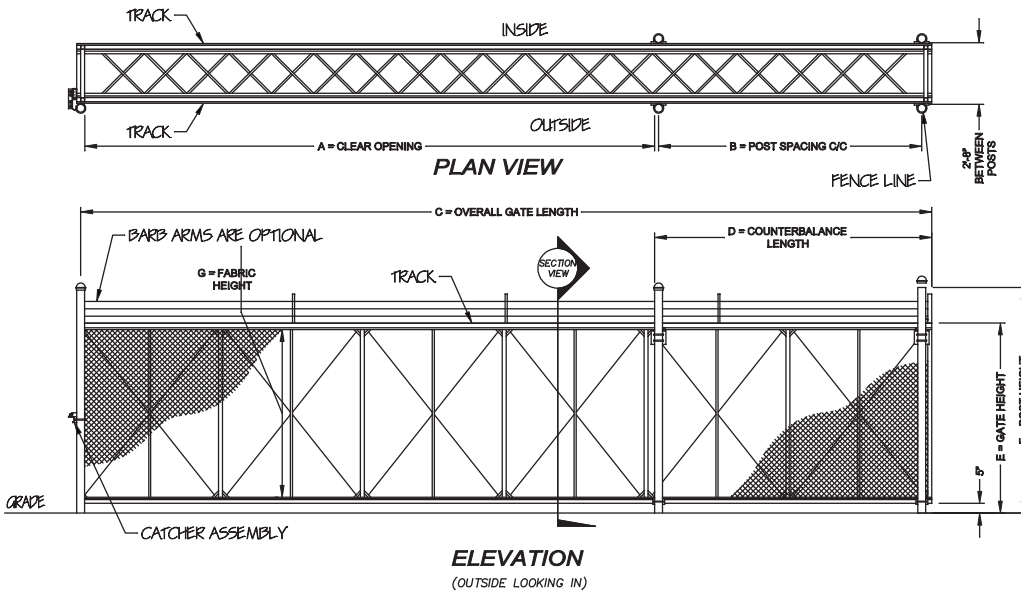

TYMETAL

SECURITY GATES & PERIMETER SOLUTIONS

BOX-FRAME CANTILEVER SLIDE GATE

GOING THE DISTANCE

The TYMETAL Box Frame Cantilever Slide Gate is capable of closing single clear opening widths up to 60 feet wide. It is an idea solution for large open sites where higher wind loads are typical.

The unique box frame design includes enclosed tracks with 8-wheel ball bearing systems that have been vigorously tested. Suitable for is in all weather conditions.

MULTIPLE INFILL OPTIONS AVAILABLE

DURABLE

ENGINEERED

Depth of framework and the use of additional cross bracing support higher weights and wind loads resulting in some of the largest cantilever gates in the industry.

FEATURES AND BENEFITS

- Closes single openings up to 60'
- Double/bi-parting gate closes openings up to 120'
- Gate panels made of aluminum alloy extrusions for strength, durability and light weight
- Infill alternatives include chain link, ornamental picket and custom configurations
- Adjustable diagonal ¼" cables provide zero to minimal sag

NOTE: STANDARD HEIGHTS UP TO 8'-0".
FOR HEIGHTS ABOVE 8' CONTACT MANUFACTURER.

CRITICAL DIMENSION CHART

MARK	DESCRIPTION	FORMULA	DIM.
A	CLEAR OPENING	A	-
B	COUNTERBALANCE POST SPACING C/C	$(A/2) - 11"$	-
C	OVERALL GATE LENGTH	$A \times 1.5$	-
D	COUNTERBALANCE LENGTH	$A \times 0.5$	-
E	NOMINAL GATE HEIGHT	E	-
F	POST HEIGHT (W BARB ARMS)	$E + 1'-6"$	-
G	FABRIC HEIGHT	$E - 1'-0"$	-