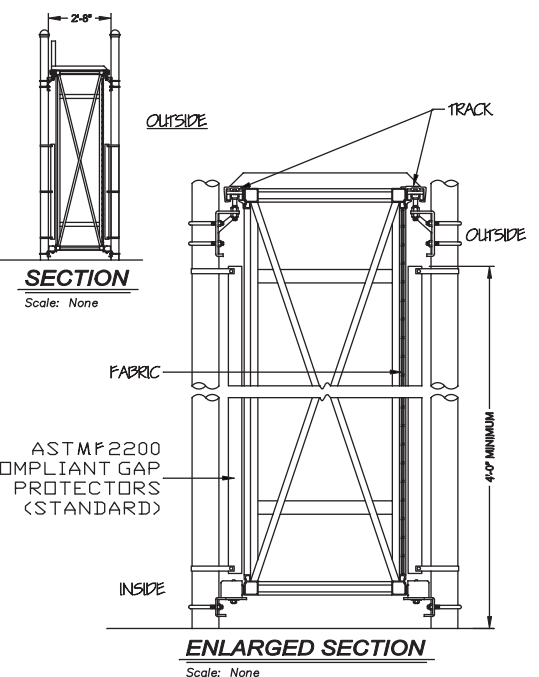

ENGINEERED

Depth of framework and the use of additional cross bracing support higher weights and wind loads resulting in some of the largest cantilever gates in the industry.

FEATURES AND BENEFITS

- Closes single openings up to 60'
- Double/bi-parting gate closes openings up to 120'
- Gate panels made of aluminum alloy extrusions for strength, durability and light weight
- Infill alternatives include chain link, ornamental picket and custom configurations
- Adjustable diagonal ¼" cables provide zero to minimal sag

NOTE: STANDARD HEIGHTS UP TO 8'-0".
FOR HEIGHTS ABOVE 8' CONTACT MANUFACTURER.

CRITICAL DIMENSION CHART

MARK	DESCRIPTION	FORMULA	DIM.
A	CLEAR OPENING	A	-
B	COUNTERBALANCE POST SPACING C/C	$(A/2) - 11"$	-
C	OVERALL GATE LENGTH	$A \times 1.5$	-
D	COUNTERBALANCE LENGTH	$A \times 0.5$	-
E	NOMINAL GATE HEIGHT	E	-
F	POST HEIGHT (W BARB ARMS)	$E + 1'-6"$	-
G	FABRIC HEIGHT	$E - 1'-0"$	-