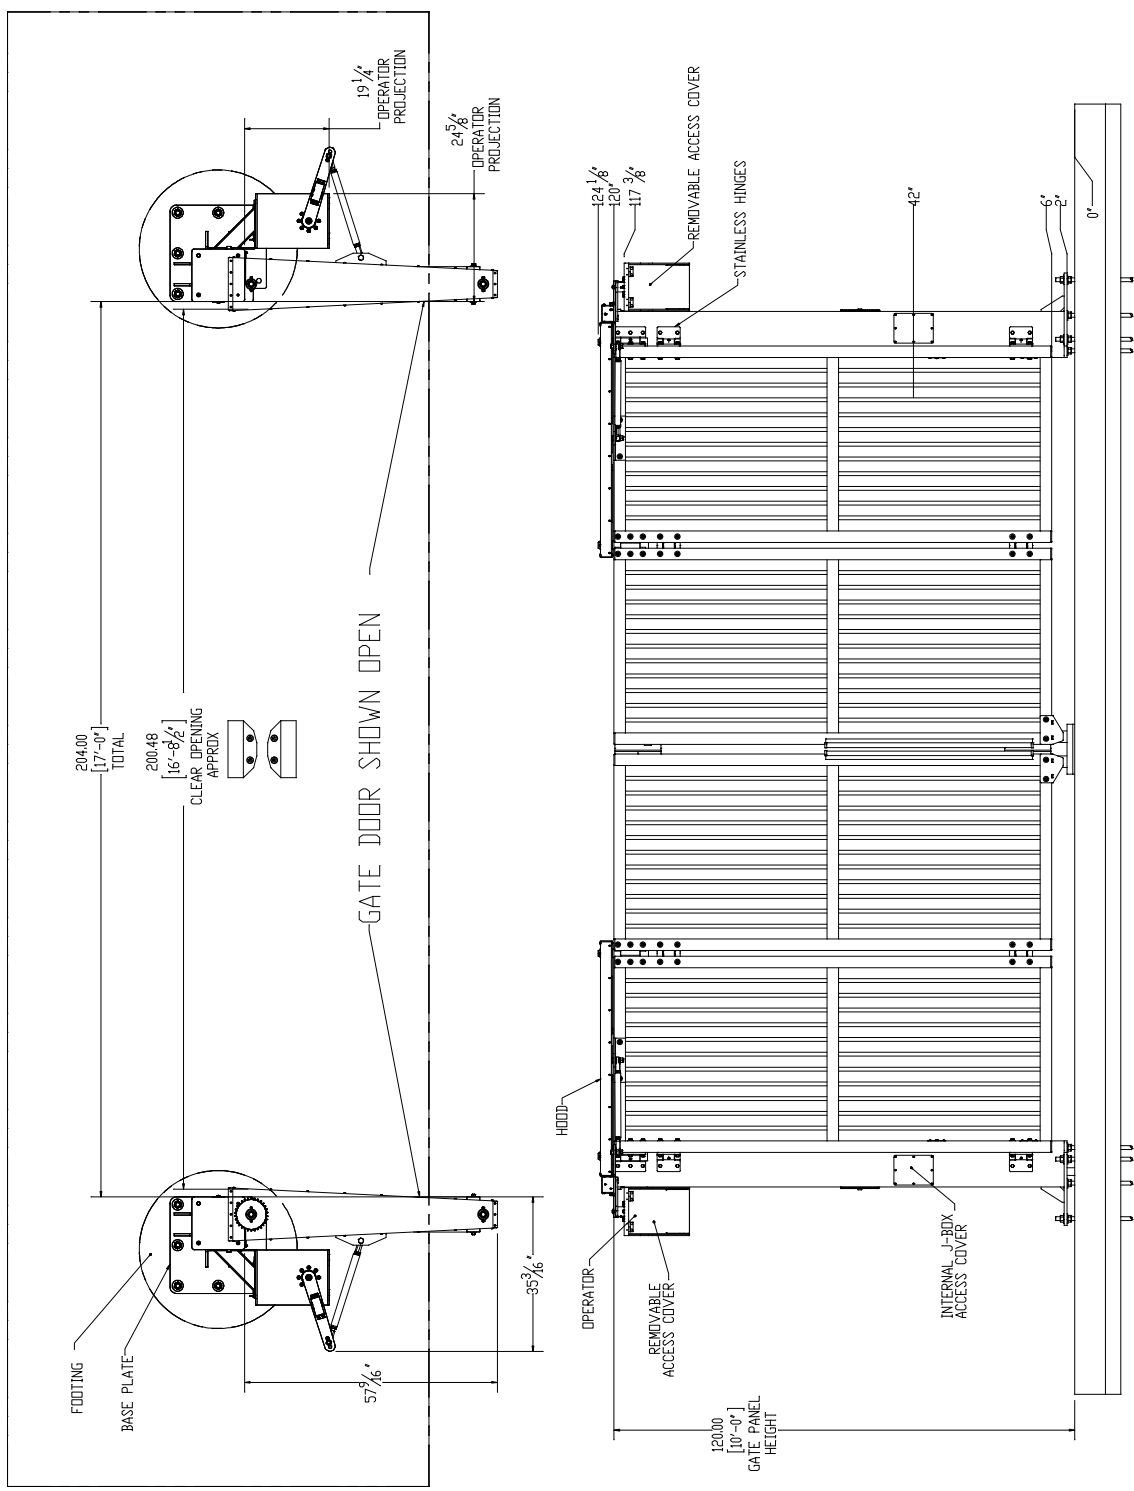

**TVMETAL CORP.**  
 www.tvmetal.com  
 678 WILBUR AVENUE  
 GREENWICH, NY 12834  
 PH: 800-328-4283, 518-692-9930

PROJECT:	ARCHITECT/ENGINEER:	REVISION LEVEL:	1
SUBJECT:	CONTRACTOR:	SCALE:	1:28
DATE:	CHECKED BY:	DATE:	
SHEET NUMBER:	DRAWING NUMBER:		

1 2 3 4

1 2 3 4

D

C

B

A