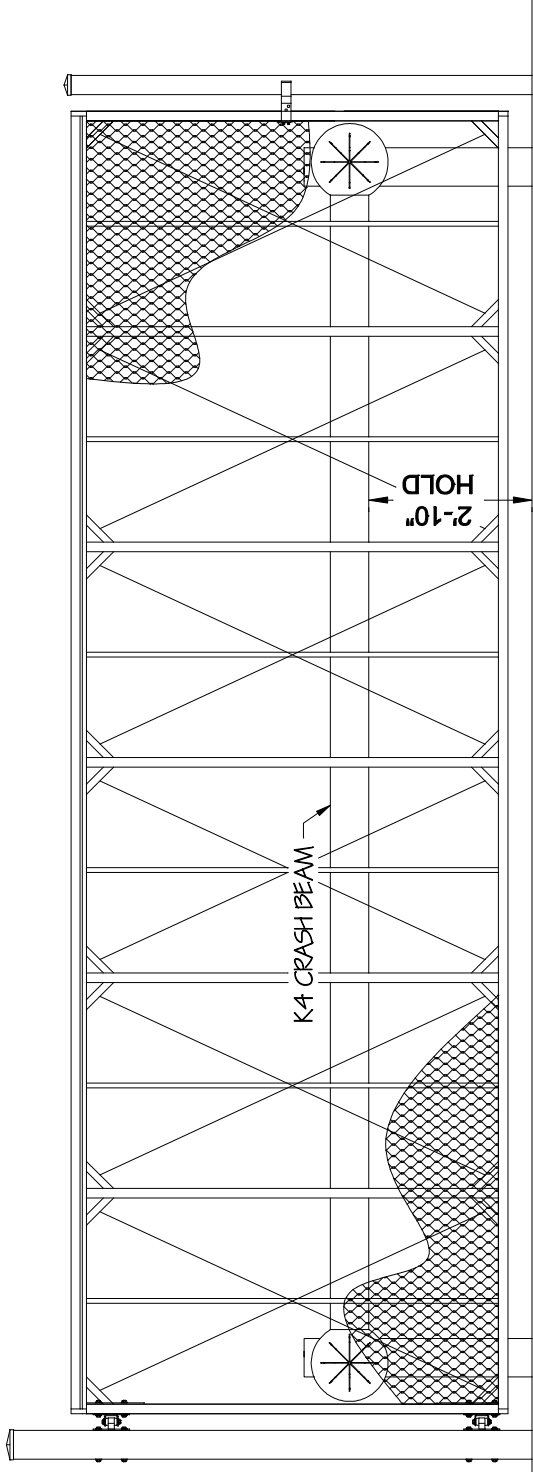

IMPACT DIRECTION
PLAN VIEW

K-4 TCSG-4 CRASH RATED/ENGINEERED HEAVY DUTY SWING GATE