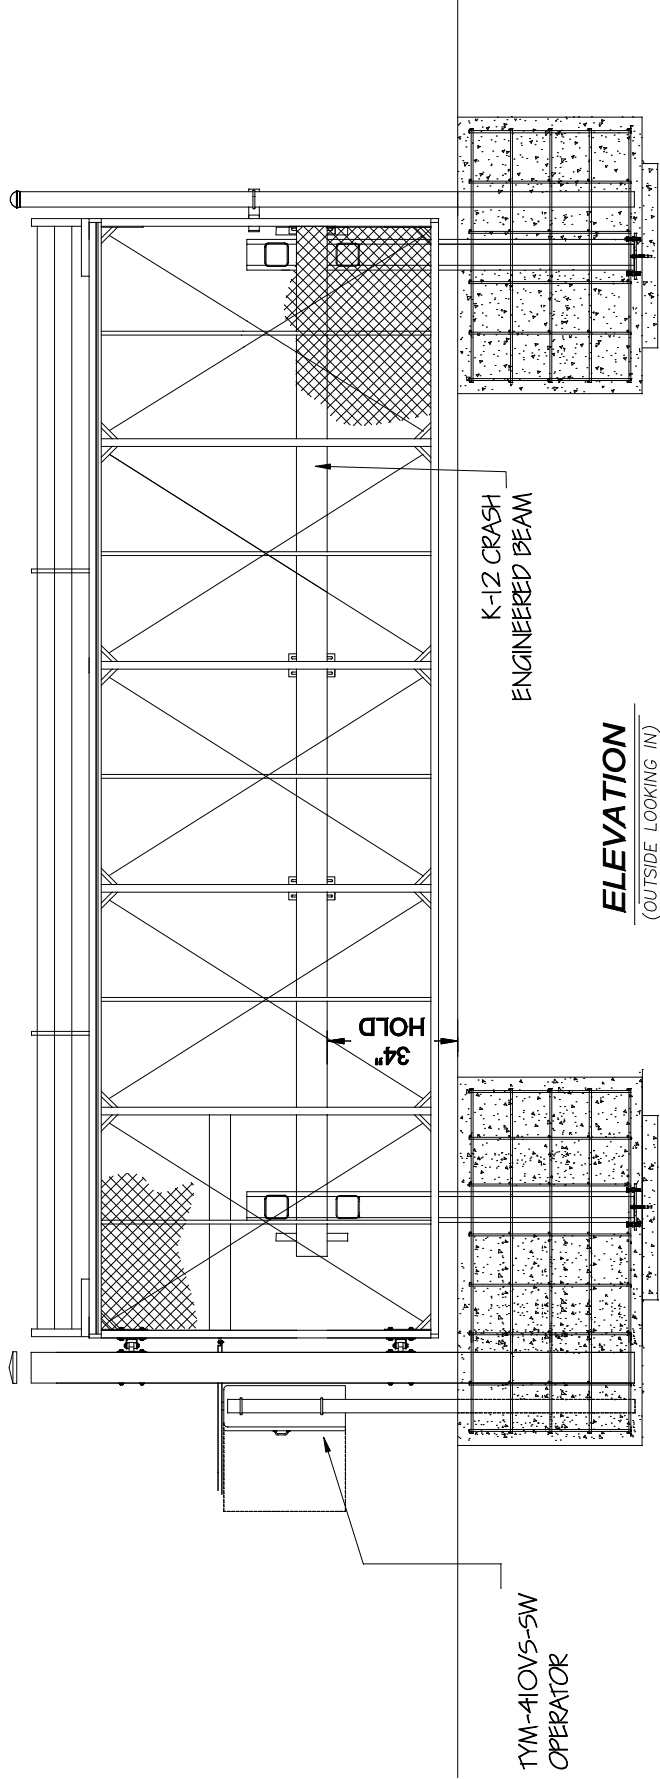

PLAN VIEW

K-12 TCSG-12 HEAVY DUTY SWING GATE WITH TYM-410VS-SW GATE OPERATOR